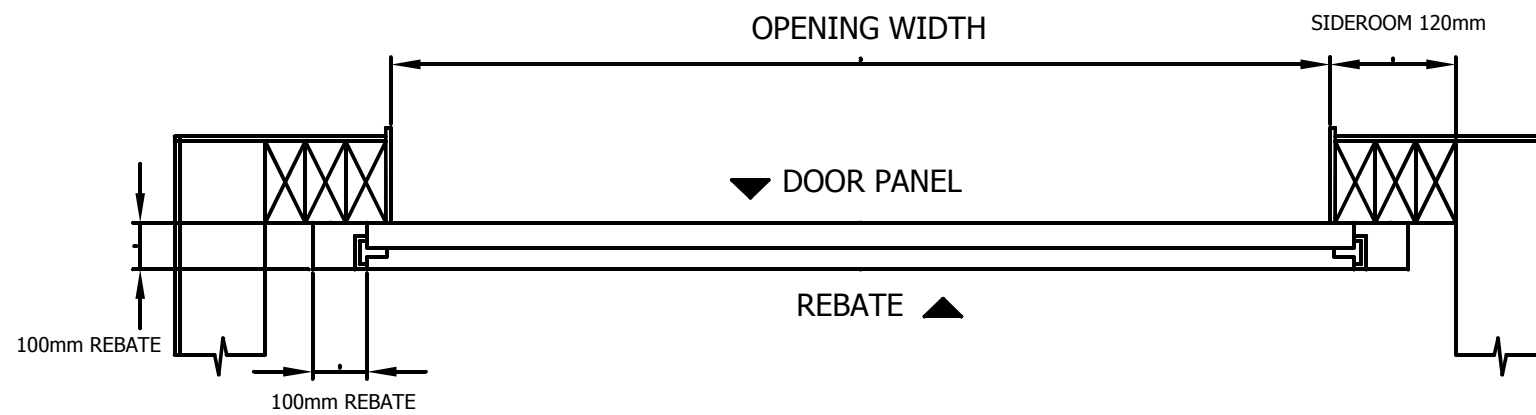

SECTIONAL DOOR FIXING DETAILS - 2400MM

FOR DOOR UP TO - 2400MM

SECTIONAL DOOR FIXING DETAILS

FOR DOOR UP TO - 2400MM

<u>EQUIPMENT</u>	<u>HEADROOM</u> (INCLUDING OPERATOR)
STANDARD	300mm
LOW HEADROOM	200mm
REAR SUPER LOW HEADROOM	100mm

NOTE: SKIRTING BOARD SHOULD BE 70MM SHORT OF THE FINISHED OPENING FOR HEADROOM'S OF 340mm OR LESS SQUARE STOPPING RECOMMENDED. GIB COVE WILL REQUIRE CUTTING BY OUR INSTALLERS.

WI-068B