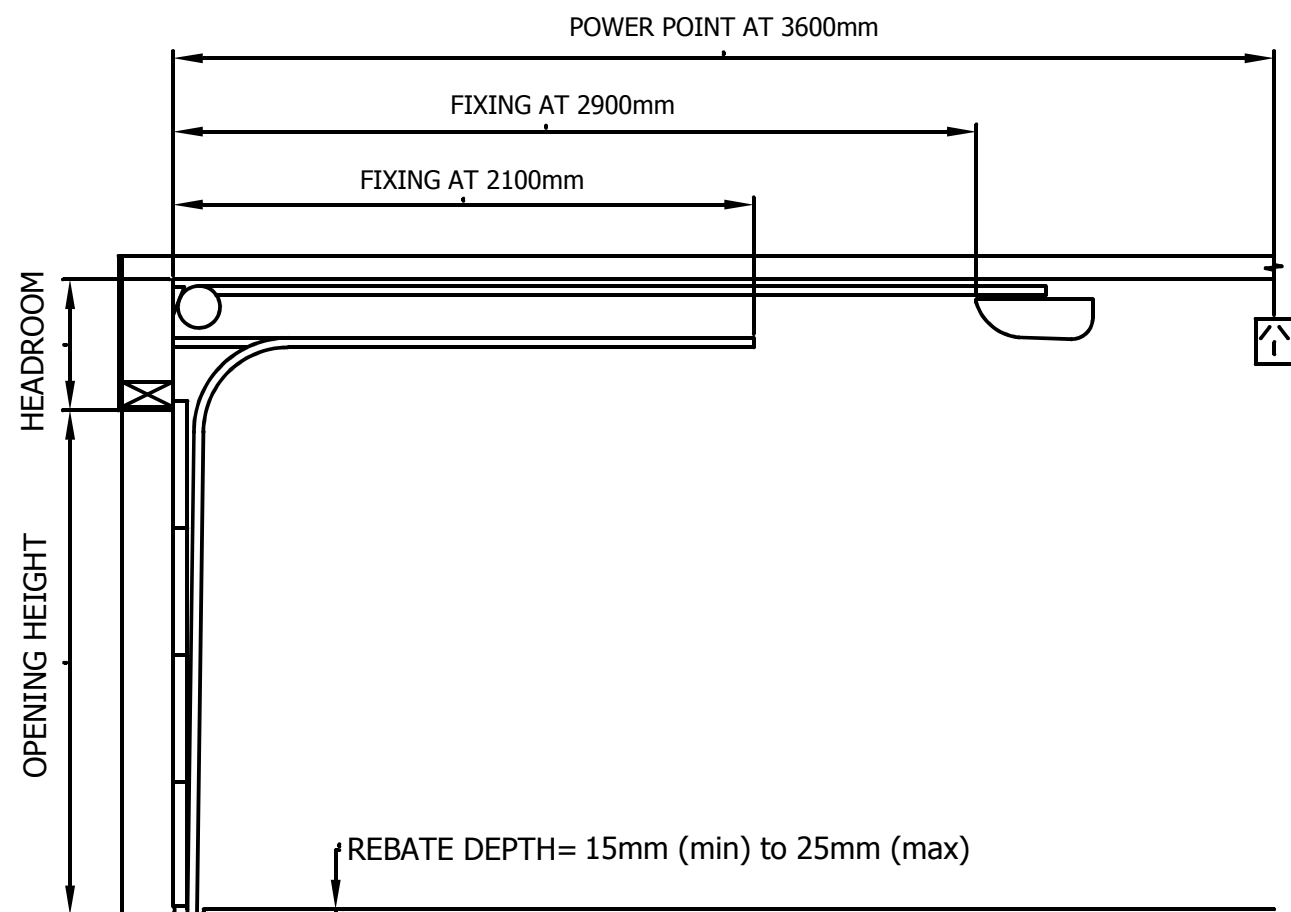

SECTIONAL DOOR FIXING DETAILS - 2400MM

FOR DOOR UP TO - 2400MM

SECTIONAL DOOR FIXING DETAILS

FOR DOOR UP TO - 2400MM

<u>EQUIPMENT</u>	<u>HEADROOM</u> (INCLUDING OPERATOR)
STANDARD	300mm
LOW HEADROOM	200mm
REAR SUPER LOW HEADROOM	100mm

NOTE: SKIRTING BOARD SHOULD BE 70MM SHORT OF THE FINISHED OPENING FOR HEADROOM'S OF 340mm OR LESS SQUARE STOPPING RECOMMENDED. GIB COVE WILL REQUIRE CUTTING BY OUR INSTALLERS.

WI-068B