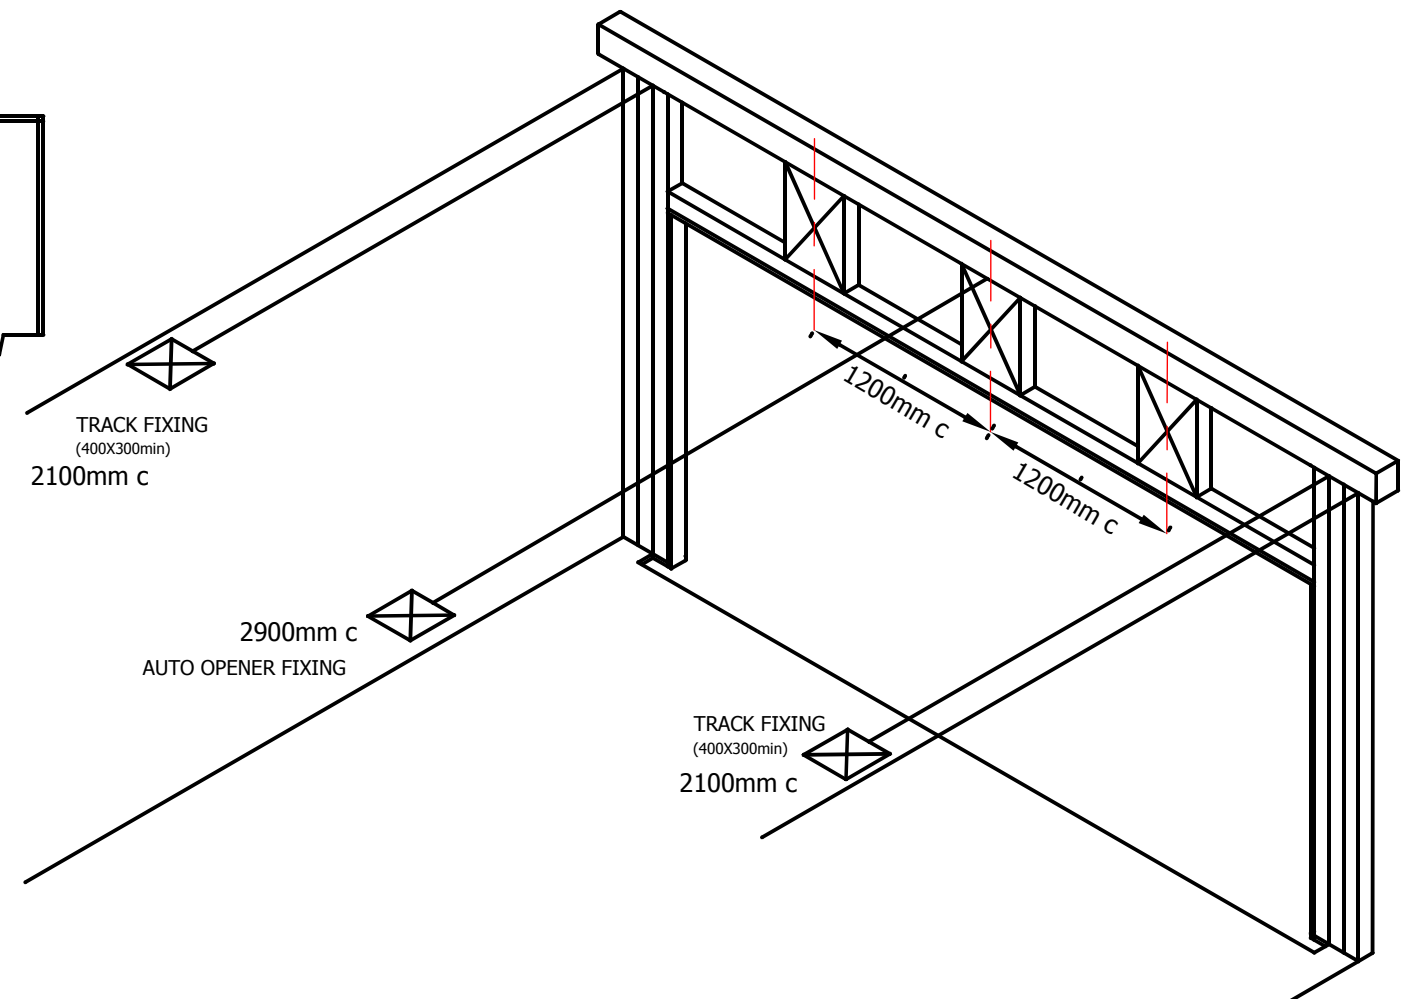

SECTIONAL DOOR FIXING DETAILS - 2400MM

FOR DOOR UP TO - 2400MM

SECTIONAL DOOR FIXING DETAILS

FOR DOOR UP TO - 2400MM

<u>EQUIPMENT</u>	<u>HEADROOM</u> (INCLUDING OPERATOR)
STANDARD	300mm
LOW HEADROOM	200mm
REAR SUPER LOW HEADROOM	100mm

NOTE: SKIRTING BOARD SHOULD BE 70MM SHORT OF THE FINISHED OPENING FOR HEADROOM'S OF 340mm OR LESS SQUARE STOPPING RECOMMENDED. GIB COVE WILL REQUIRE CUTTING BY OUR INSTALLERS.

WI-068B