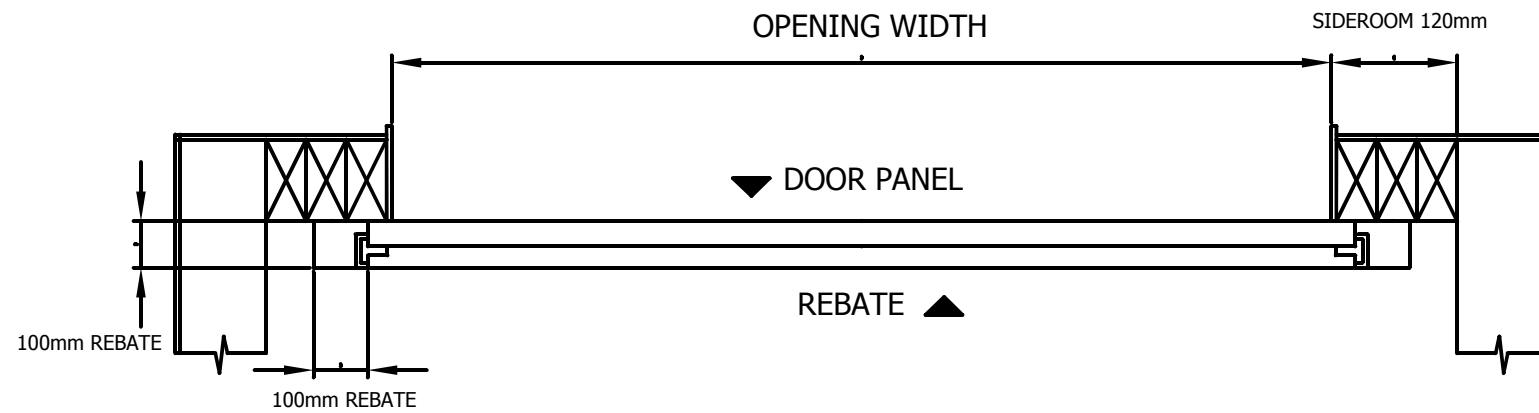

SECTIONAL DOOR FIXING DETAILS - 2650MM

FOR DOOR UP TO - 2650MM

SECTIONAL DOOR FIXING DETAILS

FOR DOOR UP TO - 2650MM

NOTE: SKIRTING BOARD SHOULD BE 70MM SHORT OF THE FINISHED OPENING

EQUIPMENT	HEADROOM (INCLUDING OPERATOR)
STANDARD	300mm
LOW HEADROOM	200mm
REAR SUPER LOW HEADROOM	100mm

NOTE: SKIRTING BOARD SHOULD BE 70MM SHORT OF THE FINISHED OPENING FOR HEADROOM'S OF 340mm OR LESS SQUARE STOPPING RECOMMENDED. GIB COVE WILL REQUIRE CUTTING BY OUR INSTALLERS.