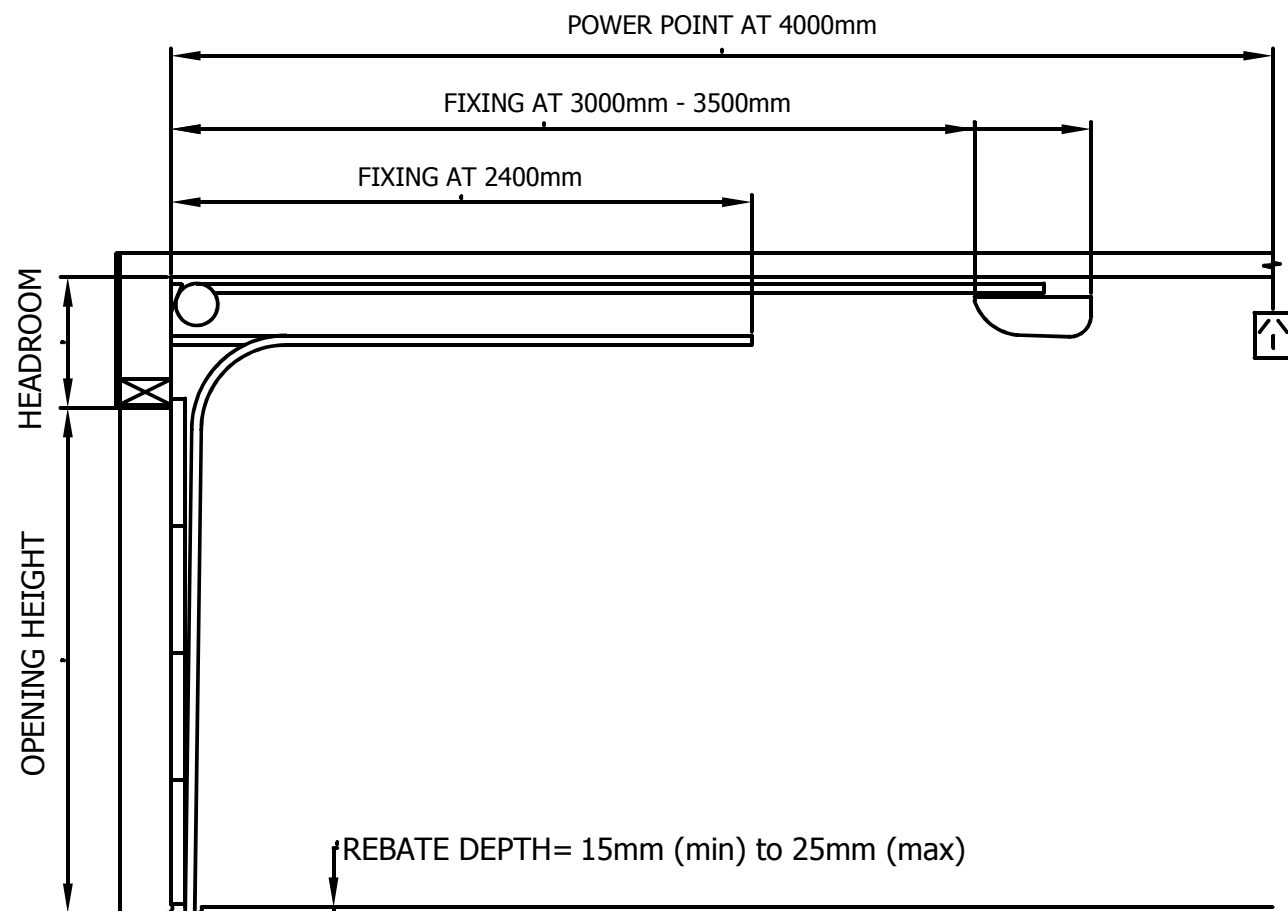

SECTIONAL DOOR FIXING DETAILS - 2650MM

FOR DOOR UP TO - 2650MM

SECTIONAL DOOR FIXING DETAILS

FOR DOOR UP TO - 2650MM

NOTE: SKIRTING BOARD SHOULD BE 70MM SHORT OF THE FINISHED OPENING

EQUIPMENT	HEADROOM (INCLUDING OPERATOR)
STANDARD	300mm
LOW HEADROOM	200mm
REAR SUPER LOW HEADROOM	100mm

NOTE: SKIRTING BOARD SHOULD BE 70MM SHORT OF THE FINISHED OPENING FOR HEADROOM'S OF 340mm OR LESS SQUARE STOPPING RECOMMENDED. GIB COVE WILL REQUIRE CUTTING BY OUR INSTALLERS.