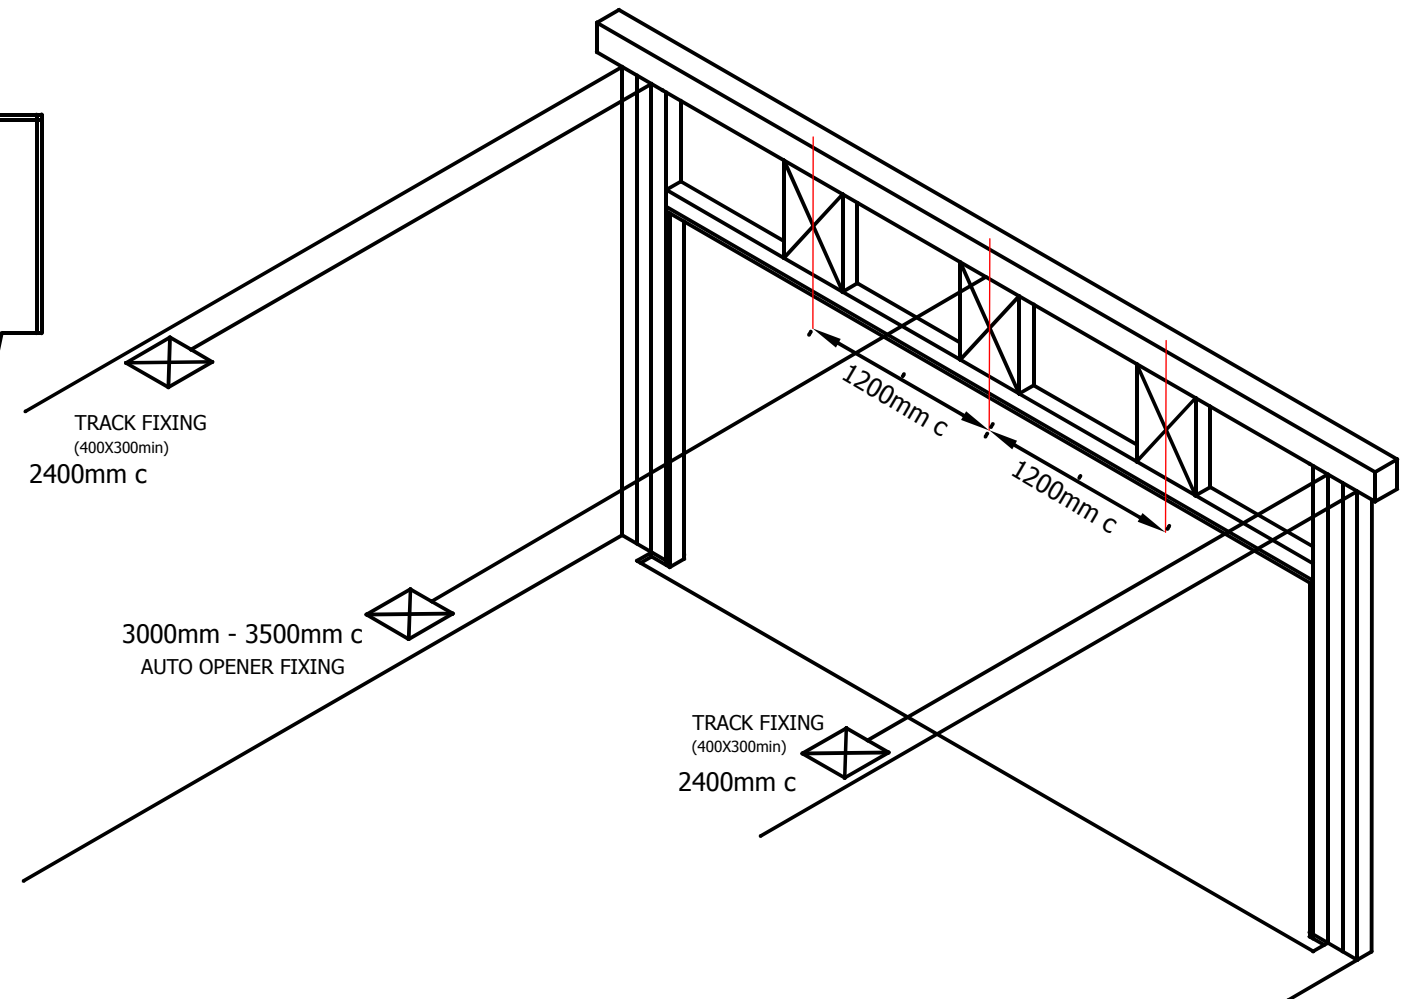

SECTIONAL DOOR FIXING DETAILS - 2650MM

FOR DOOR UP TO - 2650MM

SECTIONAL DOOR FIXING DETAILS

FOR DOOR UP TO - 2650MM

NOTE: SKIRTING BOARD SHOULD BE 70MM SHORT OF THE FINISHED OPENING

EQUIPMENT	HEADROOM (INCLUDING OPERATOR)
STANDARD	300mm
LOW HEADROOM	200mm
REAR SUPER LOW HEADROOM	100mm

NOTE: SKIRTING BOARD SHOULD BE 70MM SHORT OF THE FINISHED OPENING FOR HEADROOM'S OF 340mm OR LESS SQUARE STOPPING RECOMMENDED. GIB COVE WILL REQUIRE CUTTING BY OUR INSTALLERS.